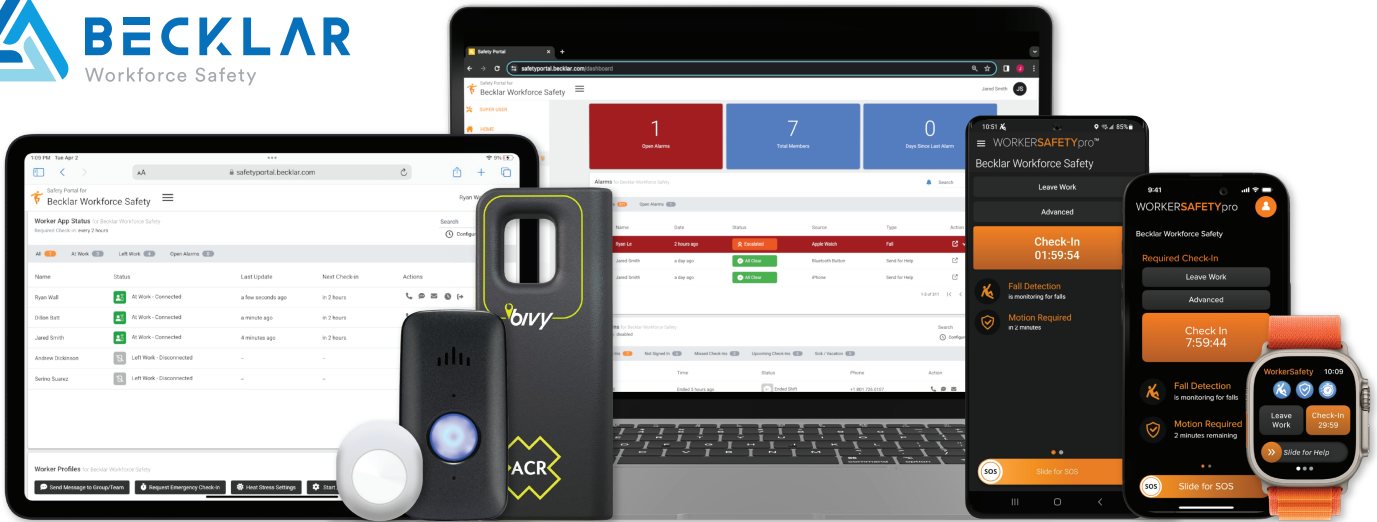

### CONNECTED SAFETY SOLUTION

Whether it's an environmental, health, or social risk, WorkerSafety Pro provides the most comprehensive and customizable solution for iPhone, Android, and Apple Watch today.

Automatically notify emergency response team according to safety protocols

Safety dashboard enables centralized monitoring, provisioning and emergency response

Advanced proactive and reactive safety protocols

Daily proactive reminders ensure worker protection

- Designed for enterprises and organizations of all sizes
- Supports a safer and more productive workplace
- Enhances existing safety protocols and best practices
- Improves compliance with regulatory bodies
- Trusted by industries and sectors across the globe

## PROTECT YOUR WORKFORCE

Becklar Workforce Safety Solutions are the most comprehensive and customizable solutions in the market. We leverage our innovative applications, powerful devices, feature-rich dashboards, and award-winning monitoring to provide peace of mind to your teams while saving you money. Our solutions are created to protect people who work at height, in hazardous environments, or work alone.